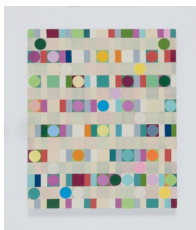

Ronnie Hughes
Plinko III, 2020
acrylic co-polymer on plywood
36.5 x 30cm

€ 2,100