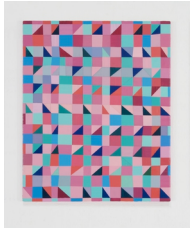

Ronnie Hughes
Echo (1), 2019
gouache on paper
38.4 x 31.8cm

€ 1,200

Ronnie Hughes
Echo (6), 2019
gouache on paper
38.4 x 31.8cm

€ 1,200

Ronnie Hughes
Echo (7), 2019
gouache on paper
38.4 x 31.8cm

€ 1,200

Ronnie Hughes
Resound, 2019
Acrylic co-polymer on plywood
74 x 70 cm
29 1/8 x 27 1/2 in

€ 4,800

Ronnie Hughes
Plinko III, 2020
acrylic co-polymer on plywood
36.5 x 30cm

€ 2,100

Ronnie Hughes
Plinko I, 2020
acrylic co-polymer on plywood
36.5 x 30cm

€ 2,100

Ronnie Hughes
Plinko II, 2020
acrylic co-polymer on plywood
36.5 x 30cm

€ 2,100

Ronnie Hughes
Kismet, 2020
acrylic co-polymer on plywood
91.5 x 96.5cm

€ 6,000

Ronnie Hughes
Malletoba spank, 2020
acrylic co-polymer on plywood
67 x 54.5cm

€ 3,900

Ronnie Hughes
Commute I, 2020
acrylic co-polymer on plywood
93.5 x 73.5 cm
36 3/4 x 29 in