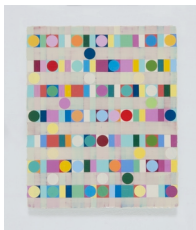

Ronnie Hughes
Plinko I, 2020
acrylic co-polymer on plywood
36.5 x 30cm

€ 2,100