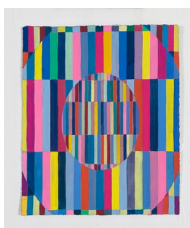

€ 1,200

Ronnie Hughes
Echo (2), 2019
gouache on paper
38.4 x 31.8cm

€ 1,200

Ronnie Hughes
Echo (5), 2019
gouache on paper
38.4 x 31.8cm

€ 1,200

Ronnie Hughes
Echo (4), 2019
gouache on paper
38.4 x 31.8cm

€ 1,200

Ronnie Hughes
Echo (1), 2019
gouache on paper
38.4 x 31.8cm

€ 1,200

Ronnie Hughes
Echo (6), 2019
gouache on paper
38.4 x 31.8cm

€ 1,200

Ronnie Hughes
Echo (7), 2019
gouache on paper
38.4 x 31.8cm

€ 1,200

Ronnie Hughes
Resound, 2019
Acrylic co-polymer on plywood
74 x 70 cm
29 1/8 x 27 1/2 in