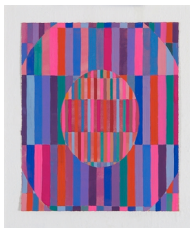

Ronnie Hughes
Echo (5), 2019
gouache on paper
38.4 x 31.8cm

€ 1,200