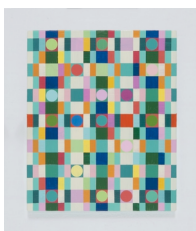

Ronnie Hughes
Plinko II, 2020
acrylic co-polymer on plywood
36.5 x 30cm

€ 2,100