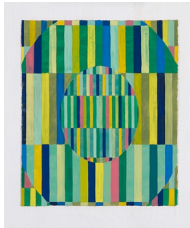

Works available by Ronnie Hughes

20 June 2020

Ronnie Hughes
Particles (ii), 2018
Acrylic co-polymer on plywood
47.5 x 37.5 cm
18 3/4 x 14 3/4 in

€ 2,850

Ronnie Hughes
Echo (3), 2019
gouache on paper
38.4 x 31.8cm