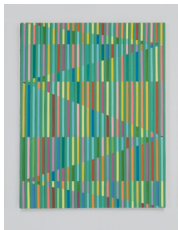

Ronnie Hughes
Commute II, 2020
acrylic co-polymer on plywood
93.5 x 73.5cm

€ 5,300