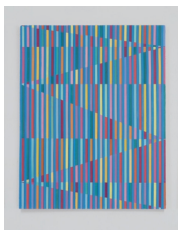

Ronnie Hughes
Commute III, 2020
acrylic co-polymer on plywood
93.5 x 73.5cm

€ 5,300