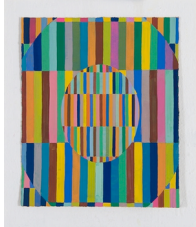

€ 1,200

Ronnie Hughes
Echo (2), 2019
gouache on paper
38.4 x 31.8cm

€ 1,200

Ronnie Hughes
Echo (5), 2019
gouache on paper
38.4 x 31.8cm

€ 1,200

Ronnie Hughes
Echo (4), 2019
gouache on paper
38.4 x 31.8cm

€ 1,200

Ronnie Hughes
Echo (1), 2019
gouache on paper
38.4 x 31.8cm

€ 1,200

Ronnie Hughes
Echo (6), 2019
gouache on paper
38.4 x 31.8cm

€ 1,200

Ronnie Hughes
Echo (7), 2019
gouache on paper
38.4 x 31.8cm

€ 1,200

Ronnie Hughes
Resound, 2019
Acrylic co-polymer on plywood
74 x 70 cm
29 1/8 x 27 1/2 in